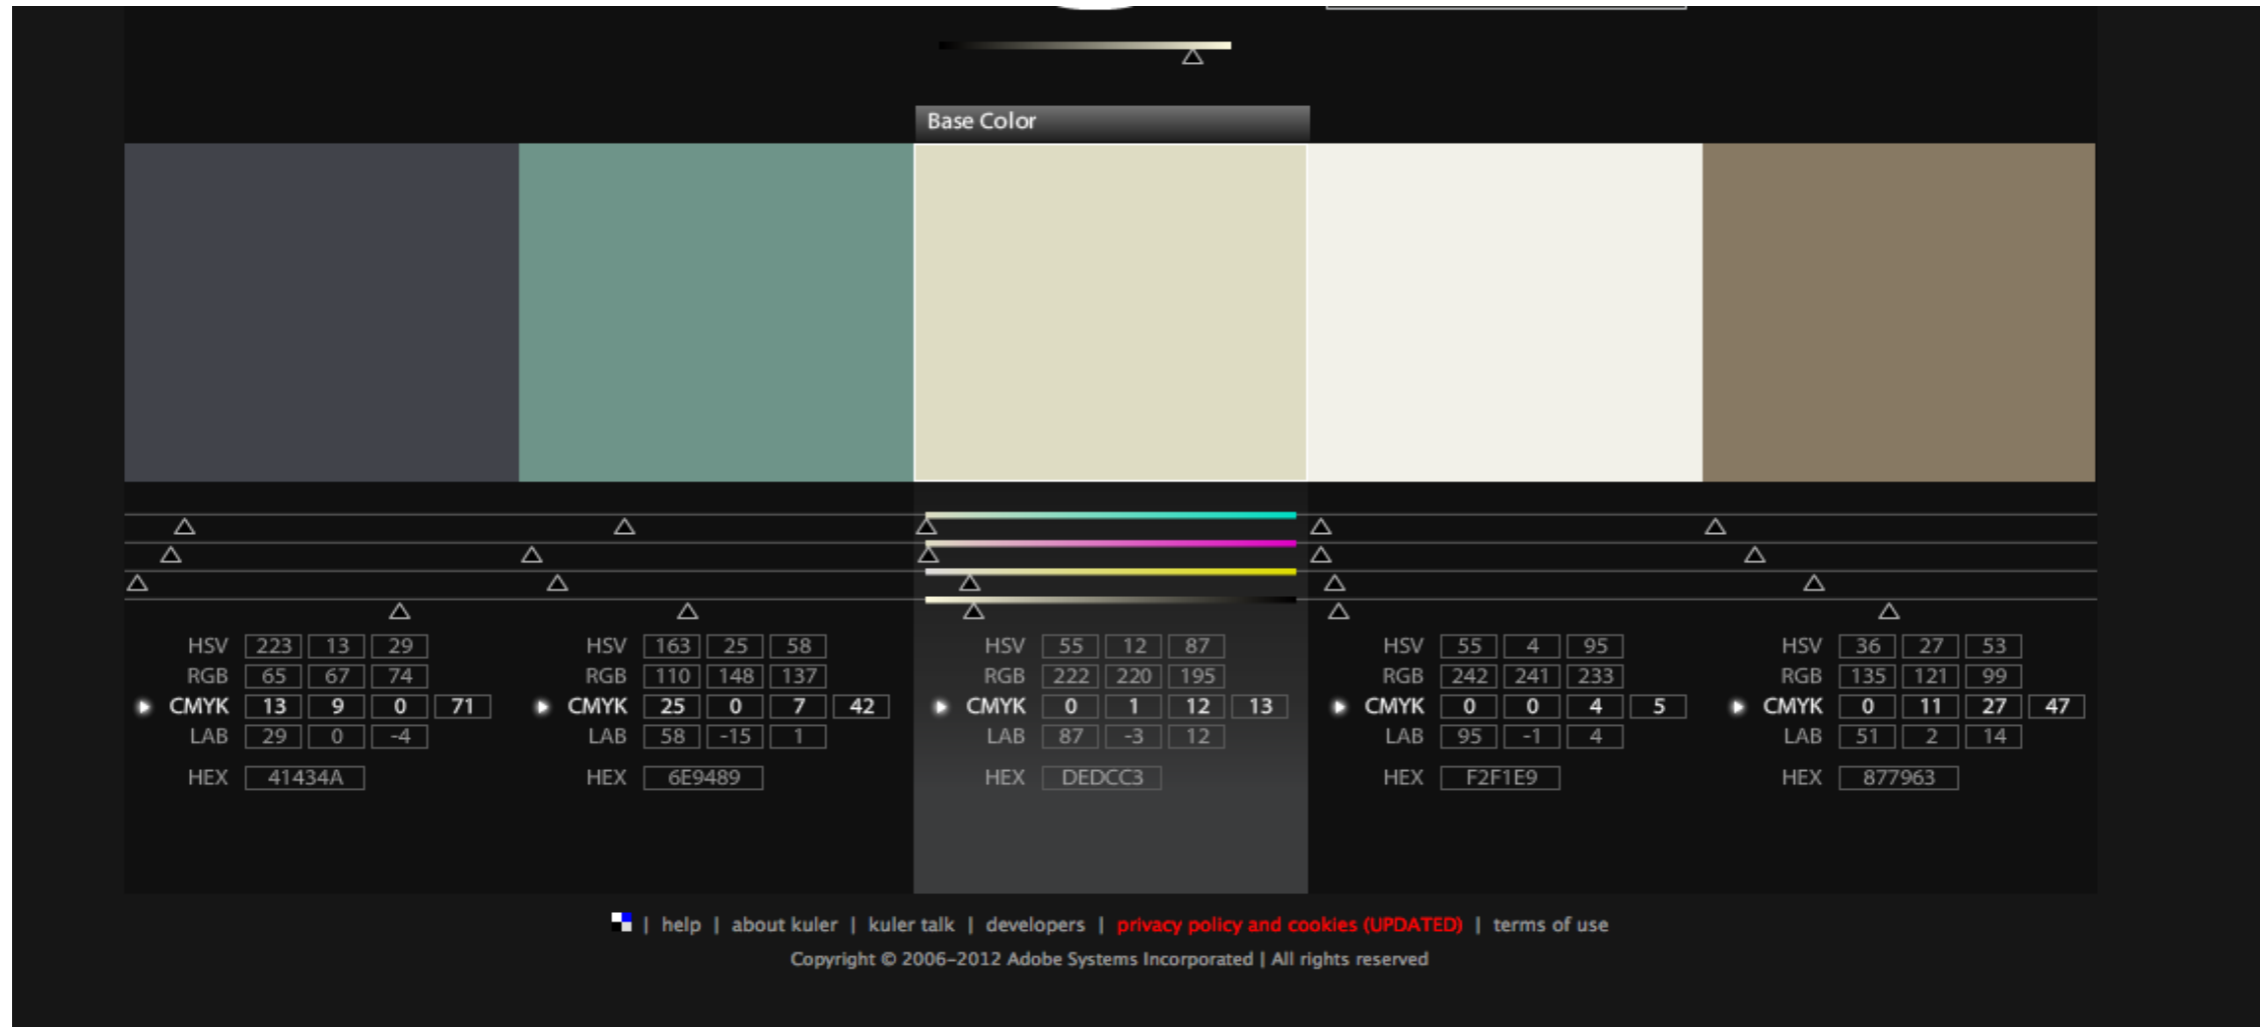

Color Scheme

I was thinking of a fitness type color scheme when I saw this.