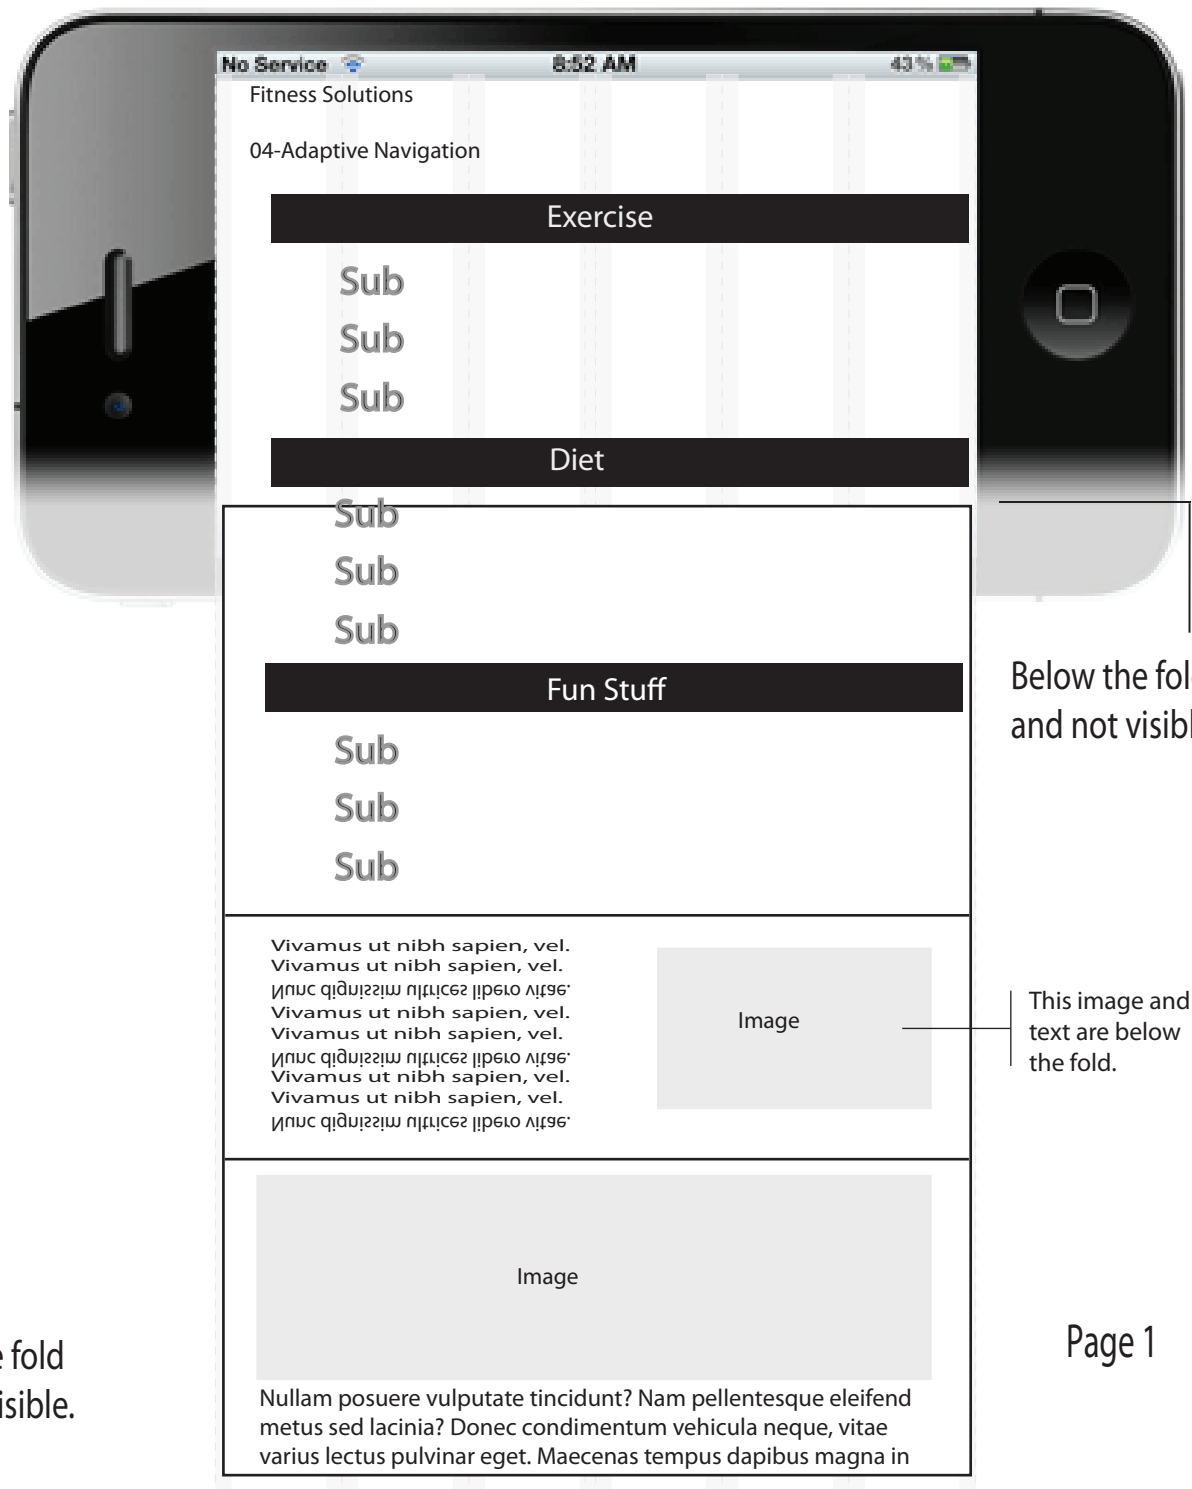

# Phone view

Below the fold and not visible.

This image and text are below the fold.

Below the fold and not visible.

# Tablet view

The background color does not show until the desktop view beyond 1140 px.

This is empty space for an heading.

## Tablet view

The background color does not show until the desktop view beyond 1140 px.

This is empty space for an heading.

This is below the fold.

Nullam posuere vulputate tincidunt? Nam pellen-tesque eleifend metus sed lacinia? Donec condimentum vehicula neque, vitae varius lectus pulvinar eget. Maecenas tempus dapibus

# Desktop

The max-width of the desktop version is 1140 px.