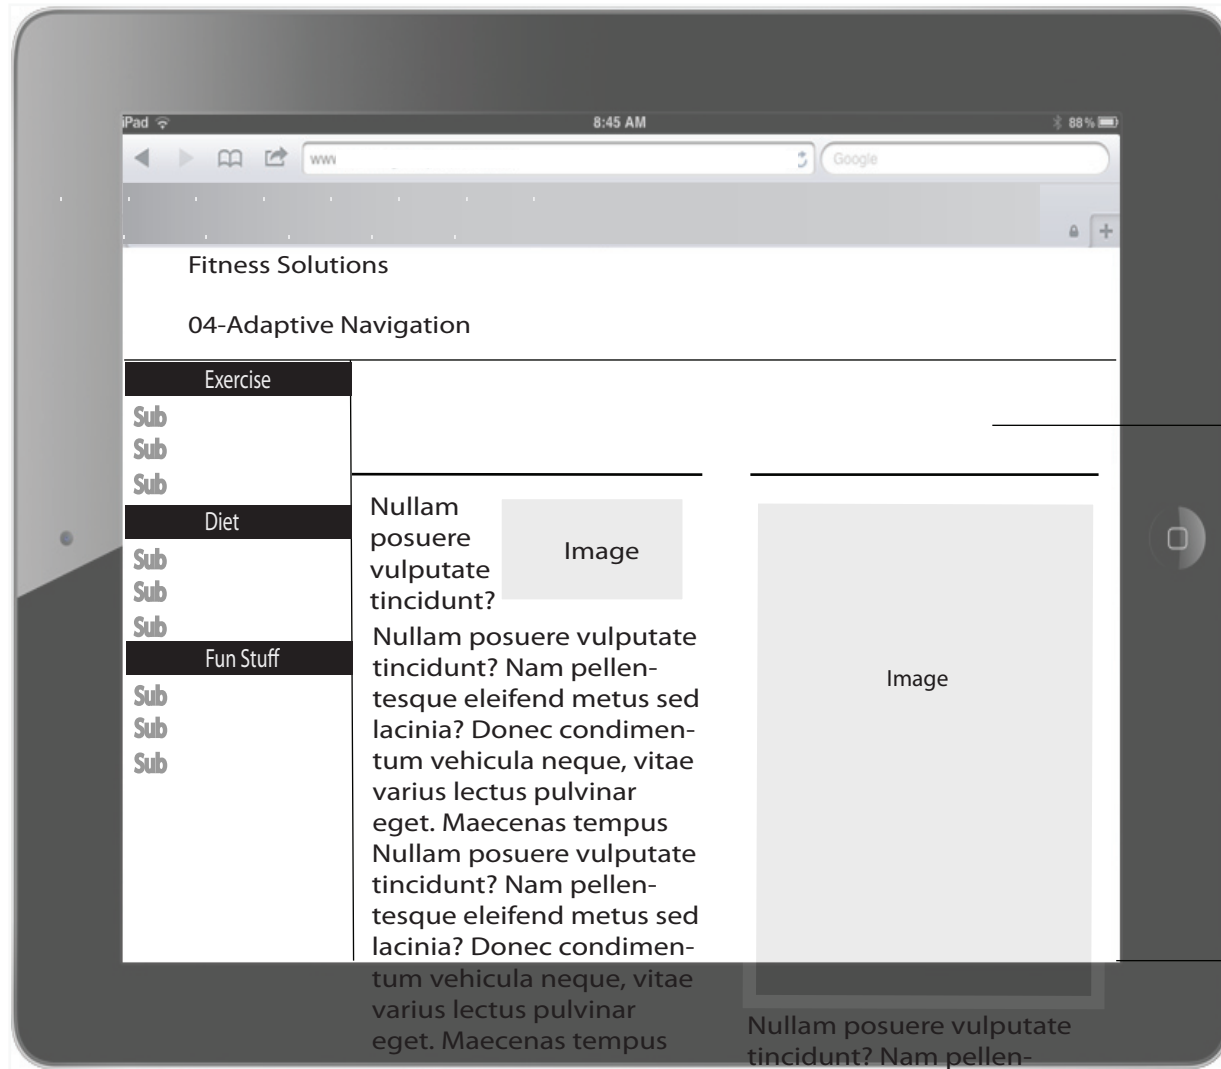

# Phone view

Below the fold and not visible.

This image and text are below the fold.

Below the fold and not visible.

# Tablet view

The background color does not show until the desktop view beyond 1140 px.

This is empty space for an heading.

## Tablet view

The background color does not show until the desktop view beyond 1140 px.

This is empty space for an heading.

This is below the fold.

Nullam posuere vulputate tincidunt? Nam pellen-tesque eleifend metus sed lacinia? Donec condimentum vehicula neque, vitae varius lectus pulvinar eget. Maecenas tempus dapibus

# Desktop

The max-width of the desktop version is 1140 px.